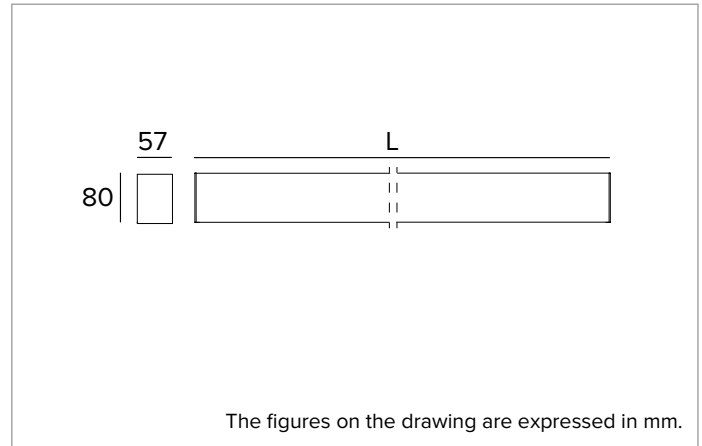

T020MX840ELPW | LOGICO EASY Stand Alone 57 - OPAL HO

Linear stand alone LED fixture for ceiling mounted or suspension installation. Emergency version

		4000K	H(m)	D(m)	E _{max} (lx)
		Ra80		111°	
Fixture Power	56W	1	2.90	1612	
Source Flux	4563lm	2	5.80	403	
Fixture Flux	4563lm	3	8.70	179	
Efficacy	81lm/W	4	11.60	101	
G0300A	I _{max} =353cd/klm	I _{max}	1612cd	5	14.49

Painted extruded aluminium body with 57mm section and polycarbonate end caps. Upper closing screen in white PVC.

Colour and finish: White

Dimensions: L=2340mm

Weight: 6.54Kg

Version: LINEAR

Degree of protection: IP40